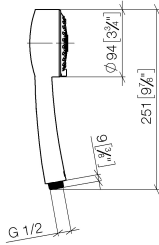

28 002 978

- Three settings: COMPACT RAIN, COMPACT SOFT FLOW, COMPACT AQUAPRESSURE FLOW, max. flow rate 9 l/min (at 3 bar)
- with anti-scale system
- spray head Ø 95mm
- 1/2" connection

Intrinsic protection against back flow.

28 002 978

mm [inches]

Flow rate chart

Certificates

LGA\_18610.

28 002 978

Parts for other finishes can be found here: [Chrome](#)

### Spare parts list

No.	Item Number	Name	Quantity used	Delivery time
1	09 21 02 115 90	cap	1	2
2	09 23 01 039 90	sieve	1	2
3	09 23 01 077 90	flow reducer	1	2
4	04 12 11 071 00 90	shower	1	2
5	09 30 09 022 90	key	1	2