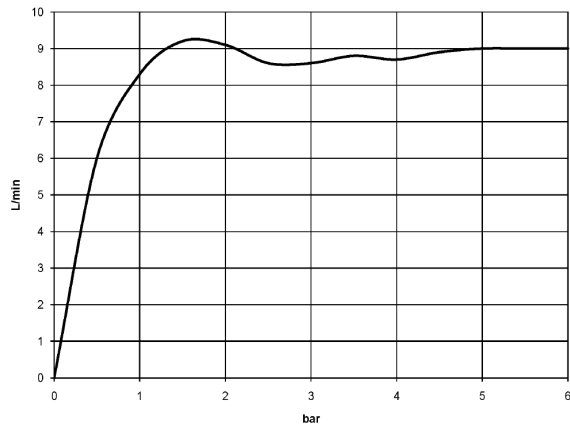

28 002 978

- Three settings: COMPACT RAIN, COMPACT SOFT FLOW, COMPACT AQUAPRESSURE FLOW, max. flow rate 9 l/min (at 3 bar)
- with anti-scale system
- spray head Ø 95mm
- 1/2" connection

Intrinsic protection against back flow.

	Platinum	28 002 978-08
	Chrome	28 002 978-00
	Chrome	28 002 978-00 0010
	Brushed Platinum	28 002 978-06
	Brushed Platinum	28 002 978-06 0010
	Platinum	28 002 978-08 0010
	Durabass (23kt Gold)	28 002 978-09
	Durabass (23kt Gold)	28 002 978-09 0010
	Brushed Durabass (23kt Gold)	28 002 978-28
	Brushed Durabass (23kt Gold)	28 002 978-28 0010
	Brushed Chrome	28 002 978-93
	Brushed Chrome	28 002 978-93 0010
	Brushed Dark Platinum	28 002 978-99
	Brushed Dark Platinum	28 002 978-99 0010

28 002 978

mm [inches]

Flow rate chart

Certificates

LGA\_18610.

28 002 978

Parts for other finishes can be found here: [Chrome](#)